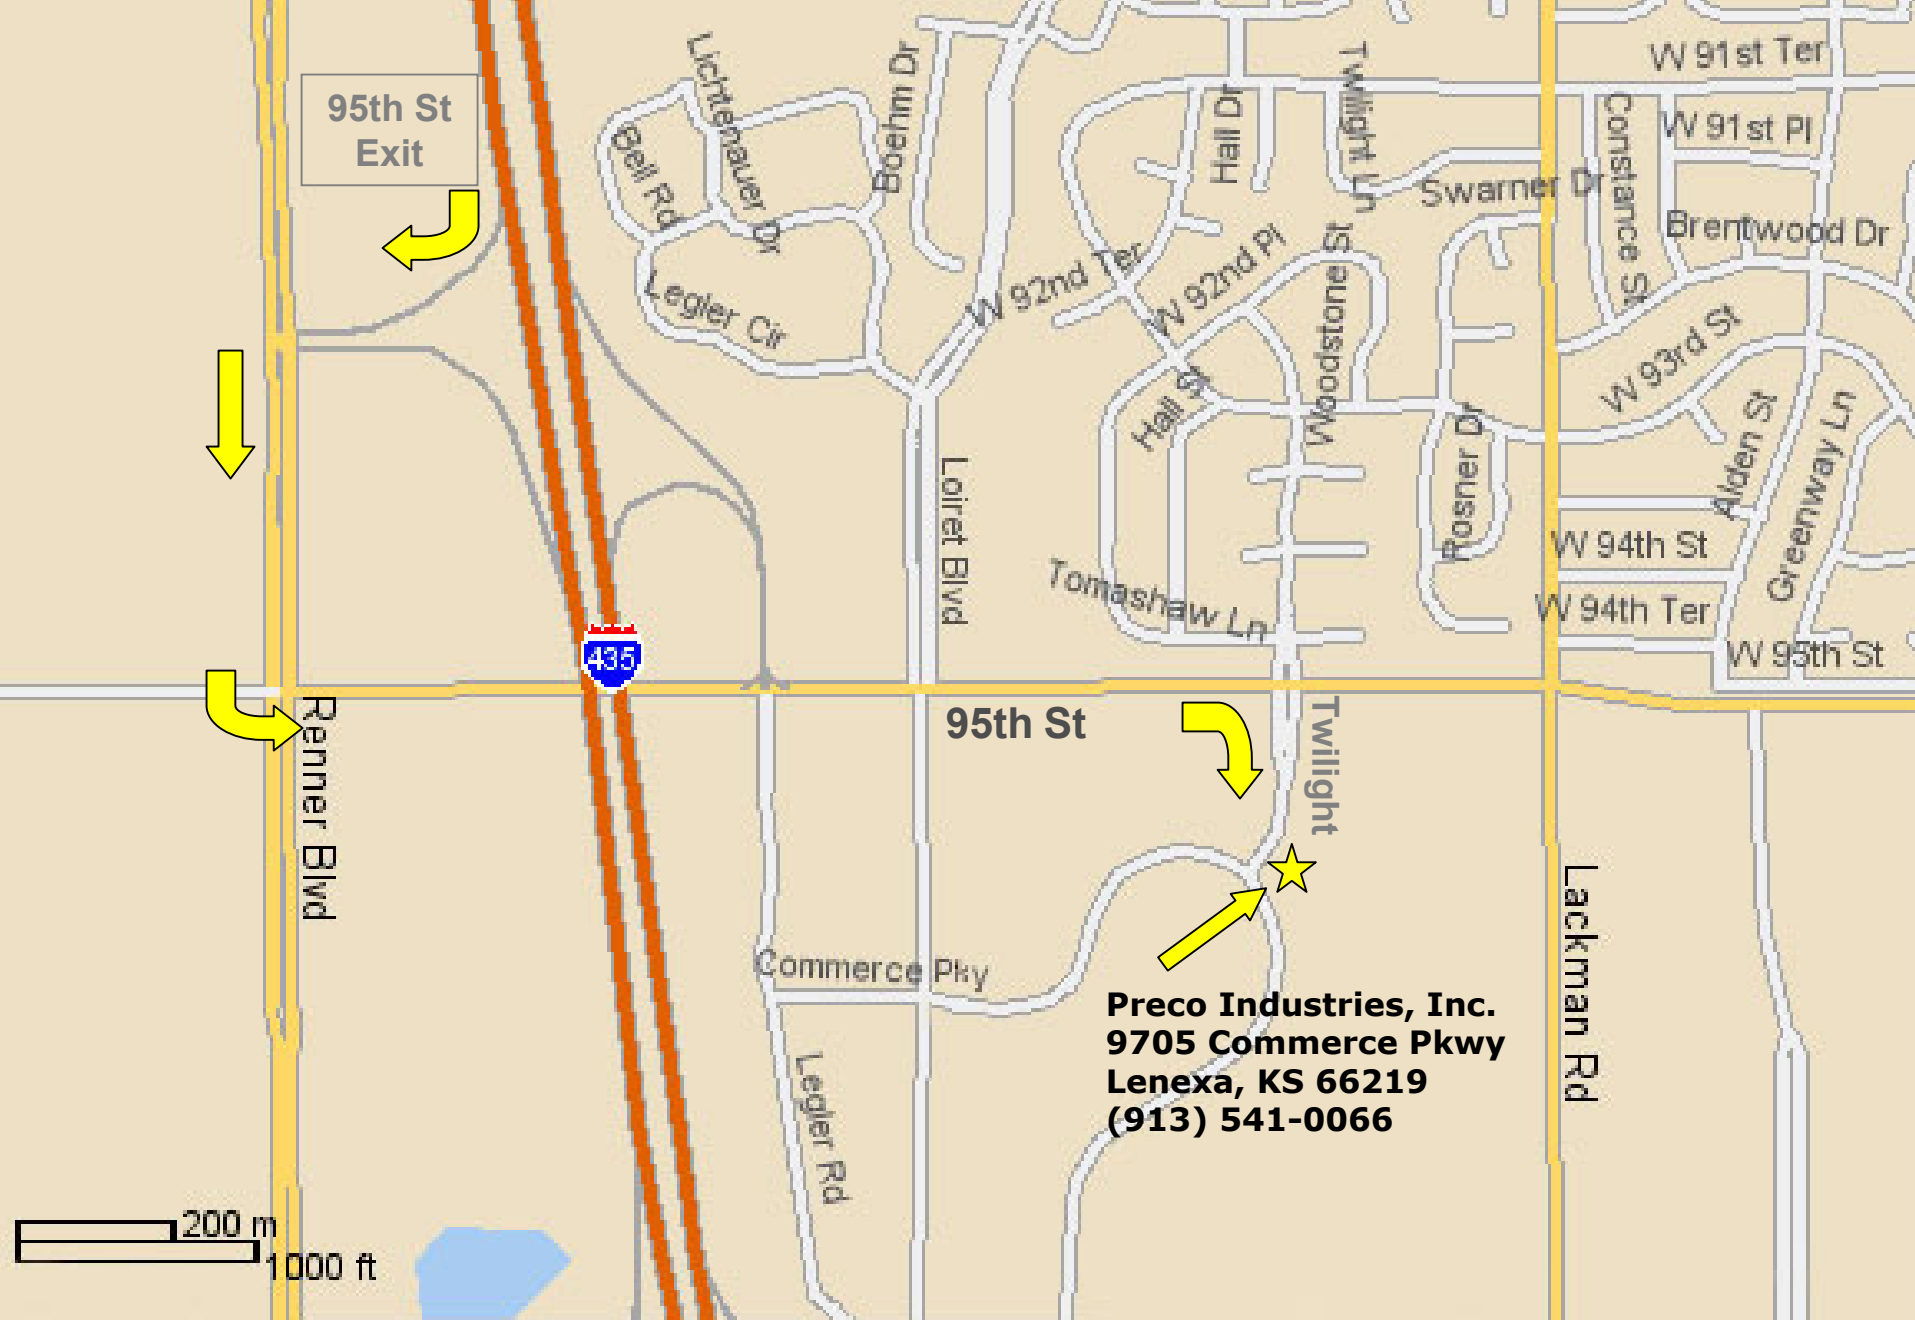

Exit Kansas City Intl Airport on Coothingham Dr. to I-29 North

From I-29 North, Exit I-435 South (Topeka exit)

95th St Exit

Renner Blvd

95th St

Twilight

Preco Industries, Inc.
9705 Commerce Pkwy
Lenexa, KS 66219
(913) 541-0066

200 m
1000 ft

Take the 95th Street Exit (About 35-40 minutes from airport)